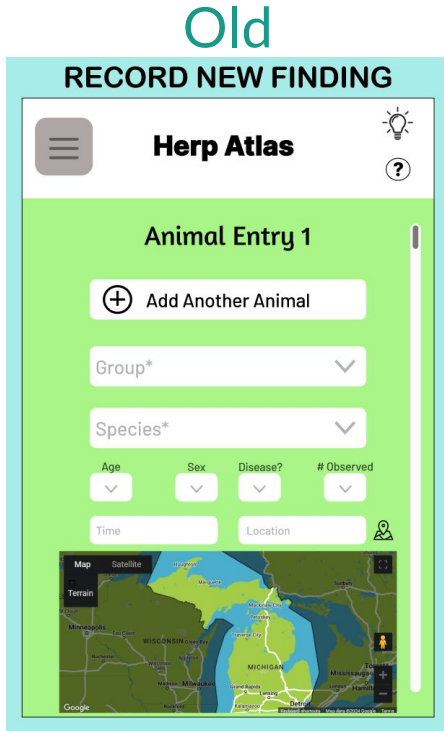

UI Redesign

Old

Removed light/dark mode and help buttons from login based on Heuristic Evaluations. These buttons are removed from the header of all views.

New

Old

Changed image to
HERP Atlas logo
based on scientist
feedback

New

Removed Logout
button from
homepage based
on UX expert
Blade's feedback.

Changed
wording to
match
everywhere
on app based
on UX expert
Blade's
feedback.

Changed wording and added a separate button to make the use more clear based on class feedback.

Changed wording of the buttons based on team feedback.

Changed heading name and added a symbol to denote required fields based on class feedback.

Reorganized where data entry happens to display importance based on class feedback.

Old

RECORD NEW FINDING PT2

Herp Atlas

County... Some other info...

Advanced Details

Upload Image

New File

Additional Notes