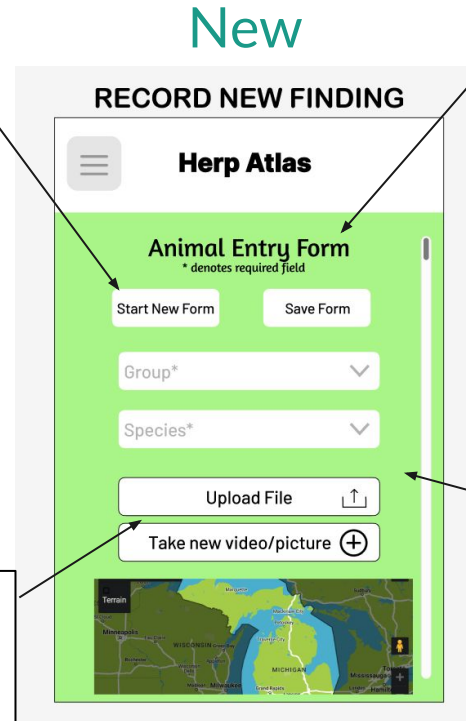

UI Redesign

Old

Removed light/dark mode and help buttons from login based on Heuristic Evaluations. These buttons are removed from the header of all views.

New

Old

Changed image to
HERP Atlas logo
based on scientist
feedback

New

Removed Logout
button from
homepage based
on UX expert
Blade's feedback.

Changed
wording to
match
everywhere
on app based
on UX expert
Blade's
feedback.

Changed wording and added a separate button to make the use more clear based on class feedback.

Changed wording of the buttons based on team feedback.

Changed heading name and added a symbol to denote required fields based on class feedback.

Reorganized where data entry happens to display importance based on class feedback.

Old

RECORD NEW FINDING PT2

Herp Atlas

County... Some other info...

Advanced Details

Upload Image

New File

Additional Notes