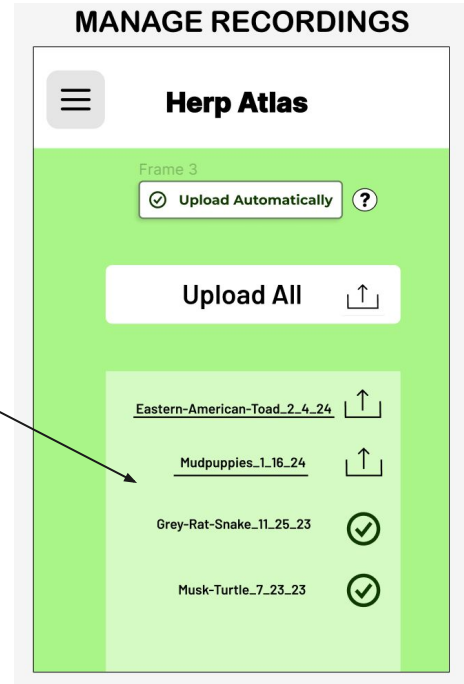

SAVE

Changed button layout based on class feedback.

New

RECORD NEW FINDING PT2

Herp Atlas

Time Location

County... Some other info...

Age Sex Disease? # Observers

Advanced Details

Additional Notes

SAVE

Changed button type from drop down to check mark or number entry based on class feedback.

Old

Changed naming convention of files based on feedback from Professor Pastel.

New

Old

Changed button type to be something different based on UX expert feedback from Sanskriti.

New

Old

NAVBAR OPTIONS

Changed icons based Android standards based on UX expert Blade's feedback.

Removed profile options to only allow for management on website based on UX expert Blade's feedback.