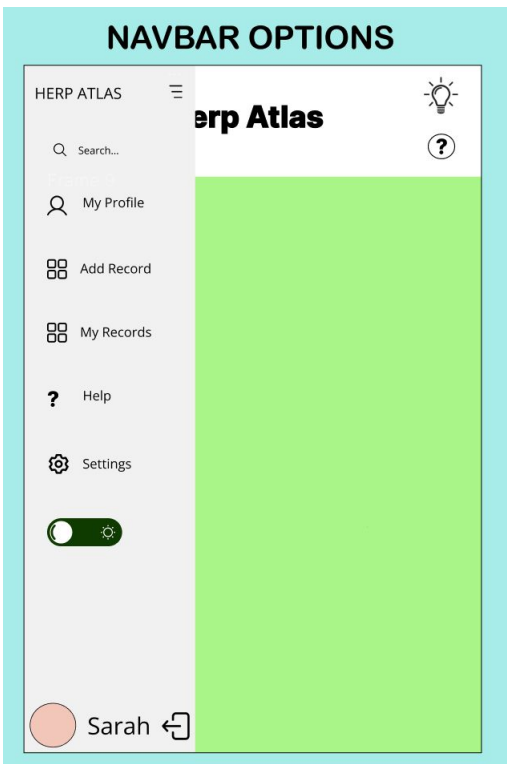

New

Old

Changed button type to be something different based on UX expert feedback from Sanskriti.

New

Old

NAVBAR OPTIONS

Changed icons based Android standards based on UX expert Blade's feedback.

Removed profile options to only allow for management on website based on UX expert Blade's feedback.

New

NAVBAR OPTIONS

Removed light/dark to be put only in settings based on UX expert Blade's feedback.